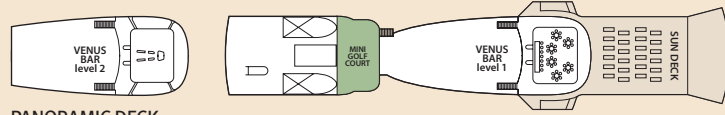

Orient Queen

PANORAMIC DECK

COMPASS DECK

SUN DECK

BOAT DECK

MERRY DECK

PHOENICIAN DECK

CEDARS DECK

FORTUNE DECK

IA IB Inside Standard

ID Inside Premium

XE Outside Deluxe

S Suite

Symbol Legend

- none 2 lower beds
- double bed
- 1 lower bed
- ★ double bed + sofa
- ◆ double bed + 1 upper berth
- 2 lower beds + 2 upper beds
- 1 lower bed + 1 upper berth
- ⊕ Staterooms with bathtub
- ⊖ Suitable for wheelchairs
- ⊕ Staterooms with obstructed view

Places to eat

BOAT DECK MERRY DECK

Horizon Buffet Mermaid Restaurant

Bars, Lounges & Entertainment

PANORAMIC DECK COMPASS DECK MERRY DECK

Venus Bar - level 2 Venus Bar - level 1 Stars Show Lounge
Reflections Lounge & Bar
Casino

Category	Description	Deck	Number of staterooms
Inside Staterooms			
IA	Standard	Fortune	2 beds, 3rd/4th berth, bathroom with shower
IB	Standard	Cedars	2 beds, 3rd/4th berth, bathroom with shower
IC	Superior	Boat/Phoenician	Matrimonial, bathroom with shower
ID	Premium	Boat	Matrimonial, bathroom with bathtub
Outside Staterooms			
XA	Standard	Fortune	2 beds or matrimonial, 3rd berth, bathroom with shower
XB	Superior	Phoenician/ Fortune	2 beds or matrimonial, 3rd/4th berth, bathroom with shower
XC	Premium	Cedars	2 beds or matrimonial, bathroom with shower
XD	Premium	Phoenician/ Cedars	2 beds or matrimonial, 3rd/4th berth, bathroom with shower
XE	Deluxe	Boat/ Phoenician/ Fortune	Matrimonial, sofa bed, bathroom with bathtub or shower
XS	Single	Cedars	Bathroom with shower
Suites			
SJO	Junior Suite	Phoenician	Matrimonial, sofa bed, bathroom with bathtub (obstructed view)
SJ	Junior Suite	Boat/ Phoenician	Matrimonial, sofa bed, bathroom with bathtub
S	Suite	Boat/ Phoenician	Matrimonial, sofa, bathroom with whirlpool bath