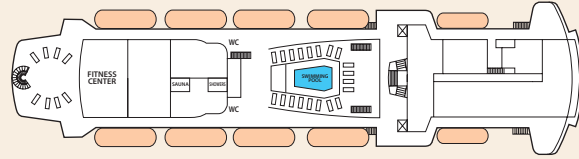

Orient Queen

COMPASS DECK

SUN DECK

BOAT DECK

IA IB Inside Standard

ID Inside Premium

XE Outside Deluxe

S Suite

Symbol Legend

- none 2 lower beds
- double bed
- 1 lower bed
- ●★ double bed + sofa
- double bed + 1 upper berth
- 2 lower beds + 2 upper beds
- 1 lower bed + 1 upper berth
- ⊕ Staterooms with bathtub
- ⊖ Suitable for wheelchairs
- ⊕ Staterooms with obstructed view

Places to eat

BOAT DECK MERRY DECK

Horizon Buffet Mermaid Restaurant

Bars, Lounges & Entertainment

PANORAMIC DECK COMPASS DECK MERRY DECK

Venus Bar - level 2 Venus Bar - level 1 Stars Show Lounge
Reflections Lounge & Bar
Casino

Services/Fitness

COMPASS DECK SUN DECK BOAT DECK MERRY DECK PHOENICIAN DECK

Mini Golf Court Swimming Pool Hospital Internet Corner Duty Free & Travel
Sauna Spa & Massage Value Shop
Fitness Center Beauty Salon Reception
Swimming Pool Shore Excursions
Desk
Photo Gallery