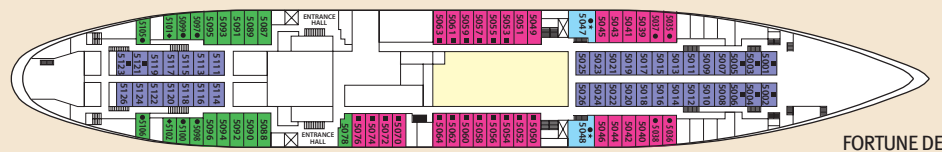

Orient Queen

PANORAMIC DECK

COMPASS DECK

SUN DECK

BOAT DECK

MERRY DECK

PHOENICIAN DECK

CEDARS DECK

FORTUNE DECK

IA IB Inside Standard

ID Inside Premium

XE Outside Deluxe

S Suite

Symbol Legend

- none 2 lower beds
- double bed
- 1 lower bed
- ★ double bed + sofa
- ◆ double bed + 1 upper berth
- 2 lower beds + 2 upper beds
- 1 lower bed + 1 upper berth
- ⊕ Staterooms with bathtub
- ⊖ Suitable for wheelchairs
- ⊕ Staterooms with obstructed view

Places to eat

BOAT DECK MERRY DECK

Horizon Buffet Mermaid Restaurant

Bars, Lounges & Entertainment

PANORAMIC DECK COMPASS DECK MERRY DECK

Venus Bar - level 2 Venus Bar - level 1 Stars Show Lounge
Reflections Lounge & Bar
Casino

SHIP SPECIFICATIONS

Tonnage	15,781
Length	160.13 m
Breadth	22.80 m
Draught	6,70 m
Cruising Speed	16 knots
Passenger Decks	8
Elevators	4
Stabilizers	YES
Electric Current	220V AC
Classification Society	DNV