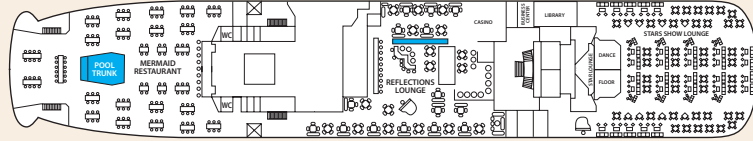

Orient Queen

PANORAMIC DECK

COMPASS DECK

SUN DECK

BOAT DECK

MERRY DECK

PHOENICIAN DECK

CEDARS DECK

FORTUNE DECK

IA IB Inside Standard

ID Inside Premium

XE Outside Deluxe

S Suite

Symbol Legend

- none 2 lower beds
- double bed
- 1 lower bed
- ★ double bed + sofa
- ◆ double bed + 1 upper berth
- 2 lower beds + 2 upper beds
- 1 lower bed + 1 upper berth
- ⊕ Staterooms with bathtub
- ⊖ Suitable for wheelchairs
- ⊕ Staterooms with obstructed view

Places to eat

BOAT DECK MERRY DECK

Horizon Buffet Mermaid Restaurant

Bars, Lounges & Entertainment

PANORAMIC DECK COMPASS DECK MERRY DECK

Venus Bar - level 2 Venus Bar - level 1 Stars Show Lounge
Reflections Lounge & Bar
Casino

Category	Description	Deck	Number of staterooms
Inside Staterooms			
IA	Standard	Fortune	2 beds, 3rd/4th berth, bathroom with shower
IB	Standard	Cedars	2 beds, 3rd/4th berth, bathroom with shower
IC	Superior	Boat/Phoenician	Matrimonial, bathroom with shower
ID	Premium	Boat	Matrimonial, bathroom with bathtub
Outside Staterooms			
XA	Standard	Fortune	2 beds or matrimonial, 3rd berth, bathroom with shower
XB	Superior	Phoenician/ Fortune	2 beds or matrimonial, 3rd/4th berth, bathroom with shower
XC	Premium	Cedars	2 beds or matrimonial, bathroom with shower
XD	Premium	Phoenician/ Cedars	2 beds or matrimonial, 3rd/4th berth, bathroom with shower
XE	Deluxe	Boat/ Phoenician/ Fortune	Matrimonial, sofa bed, bathroom with bathtub or shower
XS	Single	Cedars	Bathroom with shower
Suites			
SJO	Junior Suite	Phoenician	Matrimonial, sofa bed, bathroom with bathtub (obstructed view)
SJ	Junior Suite	Boat/ Phoenician	Matrimonial, sofa bed, bathroom with bathtub
S	Suite	Boat/ Phoenician	Matrimonial, sofa, bathroom with whirlpool bath