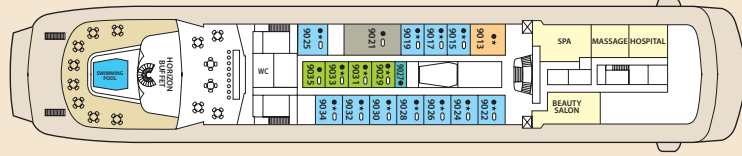

Orient Queen

COMPASS DECK

SUN DECK

BOAT DECK

IA IB Inside Standard

ID Inside Premium

XE Outside Deluxe

S Suite

Symbol Legend

- none 2 lower beds
- double bed
- 1 lower bed
- ●★ double bed + sofa
- double bed + 1 upper berth
- 2 lower beds + 2 upper beds
- 1 lower bed + 1 upper berth
- ⊕ Staterooms with bathtub
- ⊖ Suitable for wheelchairs
- ⊕ Staterooms with obstructed view

Places to eat

BOAT DECK MERRY DECK

Horizon Buffet Mermaid Restaurant

Bars, Lounges & Entertainment

PANORAMIC DECK COMPASS DECK MERRY DECK

Venus Bar - level 2 Venus Bar - level 1 Stars Show Lounge
Reflections Lounge & Bar
Casino

Services/Fitness

COMPASS DECK SUN DECK BOAT DECK MERRY DECK PHOENICIAN DECK

Mini Golf Court Swimming Pool Hospital Internet Corner Duty Free & Travel
Sauna Spa & Massage Value Shop
Fitness Center Beauty Salon Reception
Swimming Pool Shore Excursions
Desk
Photo Gallery