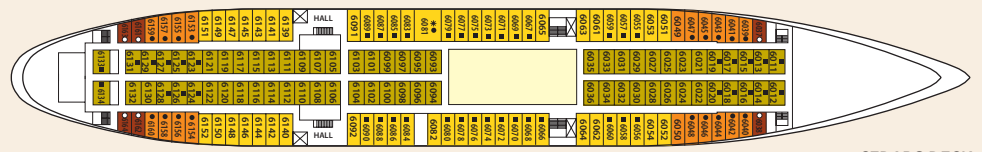

Orient Queen

PANORAMIC DECK

COMPASS DECK

SUN DECK

BOAT DECK

MERRY DECK

PHOENICIAN DECK

CEDARS DECK

FORTUNE DECK

IA IB Inside Standard

ID Inside Premium

XE Outside Deluxe

S Suite

Symbol Legend

- none 2 lower beds
- double bed
- 1 lower bed
- ★ double bed + sofa
- ◆ double bed + 1 upper berth
- 2 lower beds + 2 upper beds
- 1 lower bed + 1 upper berth
- ⊕ Staterooms with bathtub
- ⊖ Suitable for wheelchairs
- ⊕ Staterooms with obstructed view

SHIP SPECIFICATIONS

Tonnage	15,781
Length	160.13 m
Breadth	22.80 m
Draught	6,70 m
Cruising Speed	16 knots
Passenger Decks	8
Elevators	4
Stabilizers	YES
Electric Current	220V AC
Classification Society	DNV