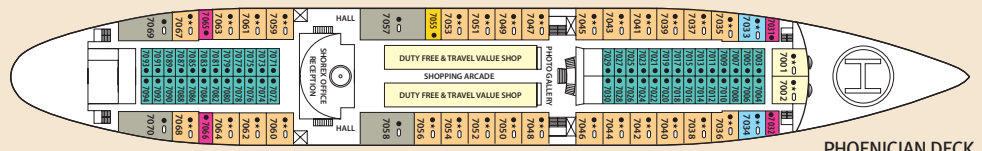

Orient Queen

PANORAMIC DECK

COMPASS DECK

SUN DECK

BOAT DECK

MERRY DECK

PHOENICIAN DECK

CEDARS DECK

FORTUNE DECK

IA IB Inside Standard

ID Inside Premium

XE Outside Deluxe

S Suite

Symbol Legend

- none 2 lower beds
- double bed
- 1 lower bed
- ★ double bed + sofa
- ◆ double bed + 1 upper berth
- 2 lower beds + 2 upper beds
- 1 lower bed + 1 upper berth
- ⊕ Staterooms with bathtub
- ⊖ Suitable for wheelchairs
- ⊕ Staterooms with obstructed view