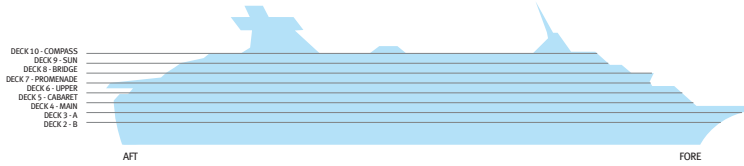

LOUIS Olympia