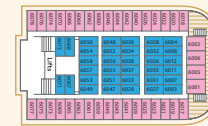

LOUIS Olympia

Deck	Places to eat
9	Lido Café - Pool Grill
4	Seven Seas Restaurant
Deck	Bars, Lounges & Entertainment
10	Mast Bar
9	Lido Bar - Sky Bar (Deck 12)
7	Blake's
5	Can Can Lounge - Royale Casino - Clipper Bar - Oklahoma Lounge
Deck	Services/Fitness
9	Swimming Pools
8	Saunas - Gym
7	Kid's Club
5	Video Arcade - Beauty Salon
4	Reception - Destination Services - Library - Duty Free & Travel Value Shop - Internet Corner
1	Medical Centre

Category	Deck	Number of cabins
Inside Cabins		
IA	2/3	2 lower beds, 3rd/4th berth, bathroom with shower
IB	2	2 lower beds, 3rd/4th berth, bathroom with shower
IC	3	2 lower beds, 3rd/4th berth, bathroom with shower
ID	4	2 lower beds bathroom with shower
IE	5	2 lower beds bathroom with shower
IF	6	2 lower beds bathroom with shower
Outside Cabins		
XA	2/3	2 lower beds, 3rd berth, bathroom with shower
XB	2	2 lower beds, 3rd berth, bathroom with shower
XC	3	2 lower beds, 3rd berth, bathroom with shower
XD	4	2 lower beds, 3rd berth, bathroom with shower
XE	5	2 lower beds bathroom with shower
XF	6	2 lower beds bathroom with shower
Suites		
SJ Junior Suite	7	2 lower beds or matrimonial, sofa bed, bathroom with bathtub or shower
SB Balcony Suite	9	Matrimonial bed, sofa bed, bathroom with bathtub, balcony
SG Grand Suite	9	Matrimonial bed, sofa bed, bathroom with bathtub and shower, balcony

SHIP SPECIFICATIONS

Tonnage	37,584
Length	214,98 m
Breadth	28,4 m
Draught	7 m
Cruising Speed	19 knots
Passenger Decks	10
Elevators	7
Stabilizers	YES
Electric Current	110v
Classification Society	Det Norske Veritas

CABIN ACCOMMODATIONS

Total Outside Cabins	418
Total Inside Cabins	306
Total Cabins	724

CREW MEMBERS

540

CABIN AMENITIES

Symbol Legend